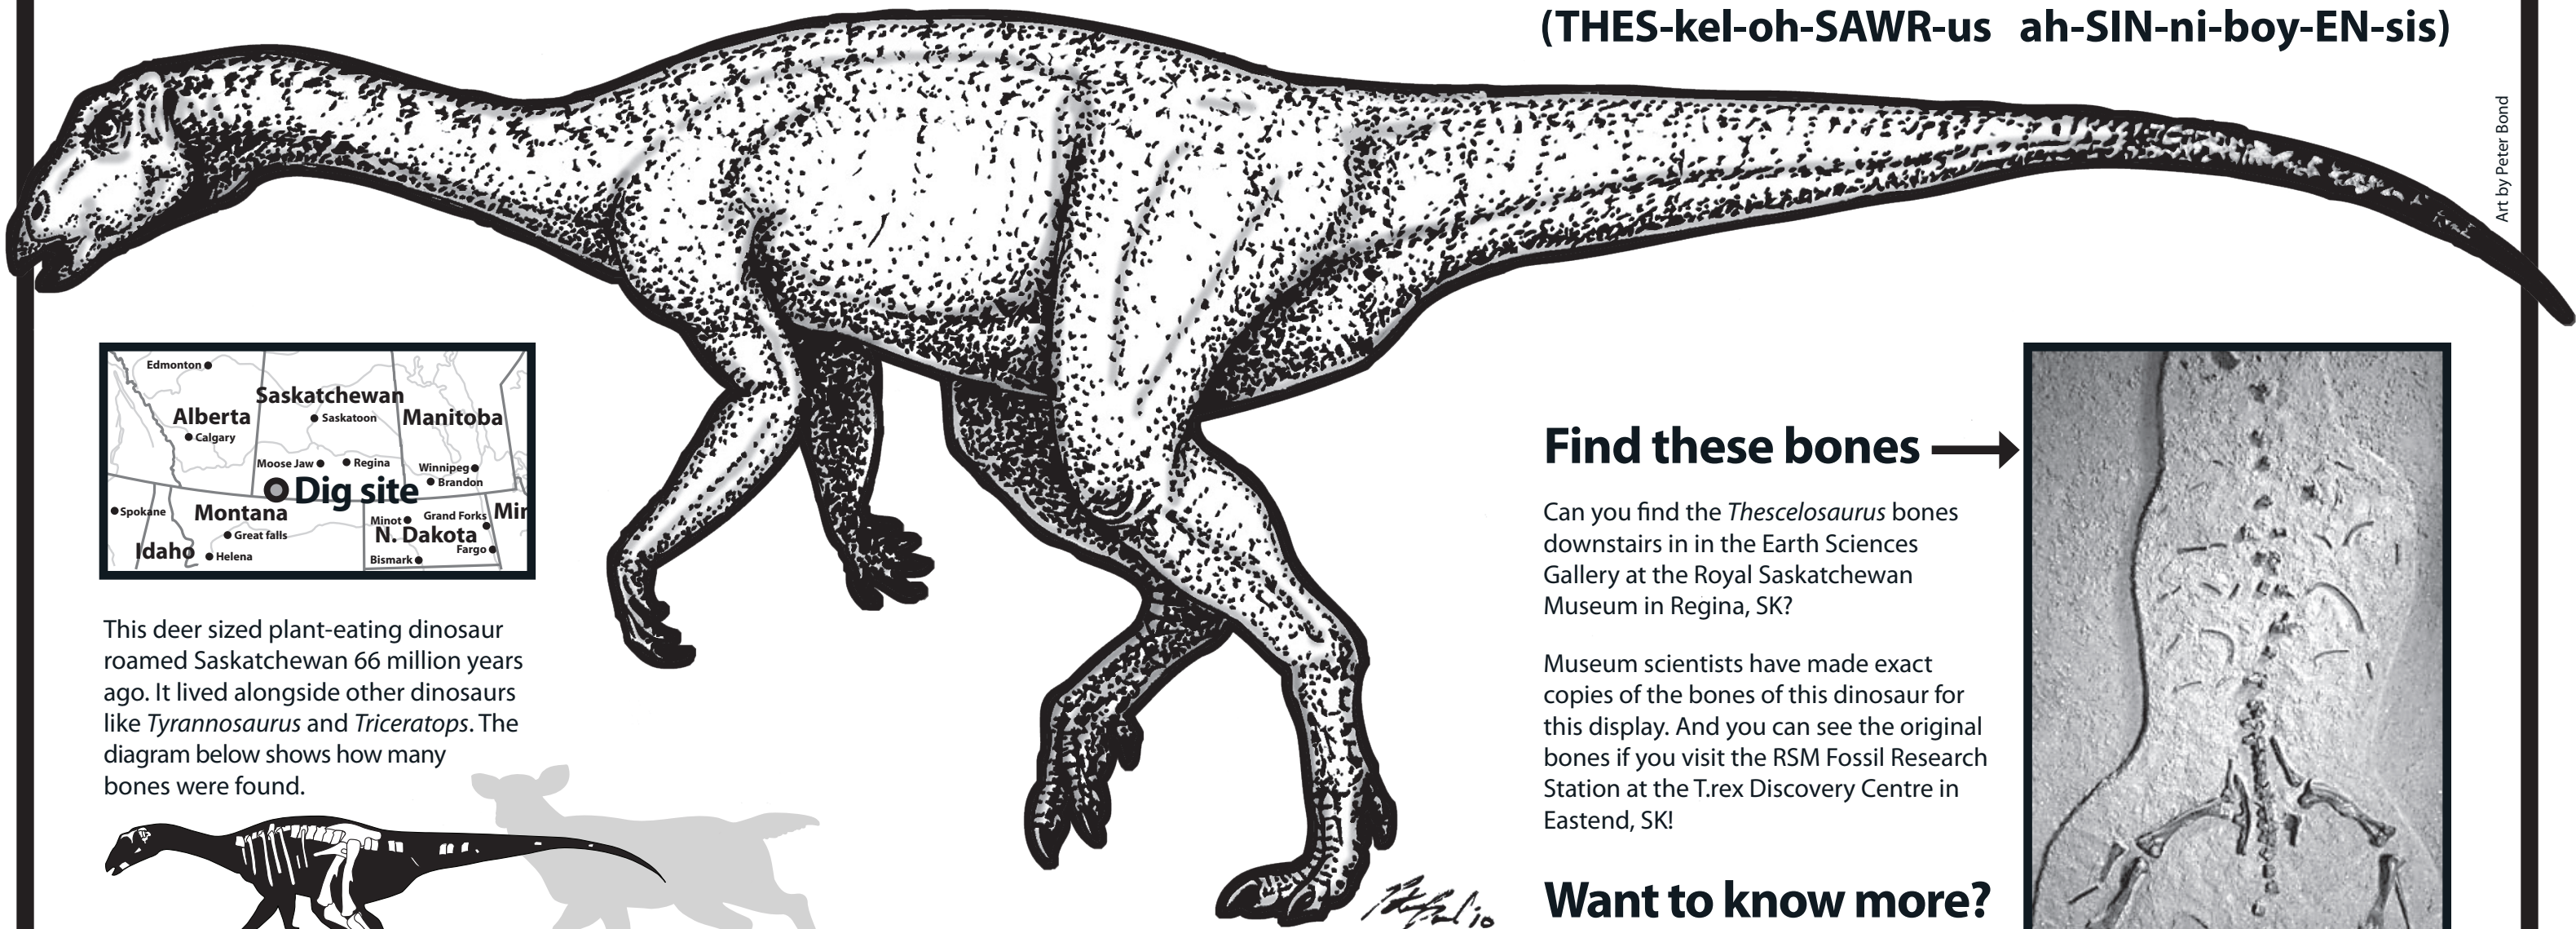

New Saskatchewan dinosaur!

Thescelosaurus assiniboiensis

(THES-kel-oh-SAWR-us ah-SIN-ni-boy-EN-sis)

Art by Peter Bond

This deer sized plant-eating dinosaur roamed Saskatchewan 66 million years ago. It lived alongside other dinosaurs like *Tyrannosaurus* and *Triceratops*. The diagram below shows how many bones were found.

Find these bones →

Can you find the *Thescelosaurus* bones downstairs in the Earth Sciences Gallery at the Royal Saskatchewan Museum in Regina, SK?

Museum scientists have made exact copies of the bones of this dinosaur for this display. And you can see the original bones if you visit the RSM Fossil Research Station at the T.rex Discovery Centre in Eastend, SK!

Want to know more?

Discover more of the story of this dinosaur at www.royalsaskmuseum.ca.